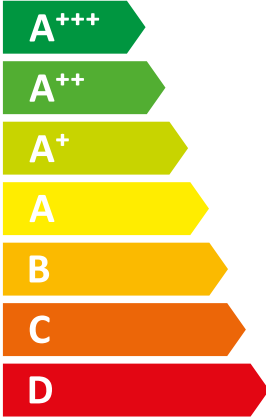

A++

A+++

38 dB

63 dB