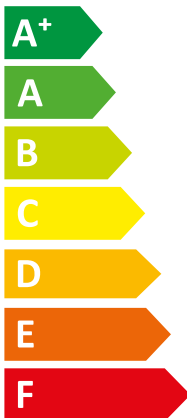

# ENERG

енергия · ενεργεια

VWL 65/7.2 AS 230V S3 + VWL

Vaillant

108/7.2 IS

**A++**

**A**

Two icons showing sound power levels. The top icon shows a speaker inside a house with the value 41 dB. The bottom icon shows a speaker outside a house with the value 63 dB.

Legend for power consumption in kW, shown as colored squares:

- 4 kW (dark blue square)
- 5 kW (medium blue square)
- 5 kW (light blue square)

**ENERG**  
енергия · ενεργεια

VWL 65/7.2 AS 230V S3 + VWL

I Vaillant

II 108/7.2 IS C2

**A++**

**A**

Two sound power level icons. The top one shows a speaker icon with sound waves and the text "41 dB". The bottom one shows a house icon with sound waves and the text "63 dB".

A legend for power consumption with three entries: a dark blue square next to "4 kW", a medium blue square next to "5 kW", and a light blue square next to "5 kW".

**ENERG**  
енергия · ενεργεια

VWL 65/7.2 AS 230V S3 + VWL