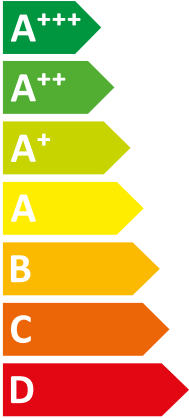

# ENERG

енергия · ενεργεια

VWL 65/7.2 AS 230V S3 + VWL

Vaillant

108/7.2 IS

**A++**

**A**

Two icons showing sound power levels. The top icon shows a speaker inside a house with the value 41 dB. The bottom icon shows a speaker outside a house with the value 63 dB.

Legend for power consumption in kW, shown as colored squares:

- 4 kW (dark blue square)
- 5 kW (medium blue square)
- 5 kW (light blue square)

**ENERG**  
енергия · ενεργεια

VWL 65/7.2 AS 230V S3 + VWL

I Vaillant

II 108/7.2 IS C2

**A++**

**A**

Two sound power level icons. The top one shows a speaker icon with sound waves and the text "41 dB". The bottom one shows a house icon with sound waves and the text "63 dB".

A legend for power consumption with three entries: a dark blue square next to "4 kW", a medium blue square next to "5 kW", and a light blue square next to "5 kW".

**ENERG**  
енергия · ενεργεια

VWL 65/7.2 AS 230V S3 + VWL