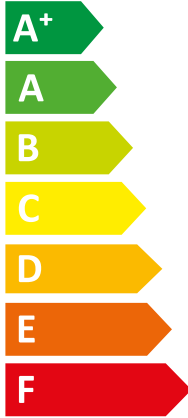

# ENERG

енергия · ενεργεια

VWL 65/7.2 AS 230V S3 + VWL

Vaillant

108/7.2 IS

**A++**

**A**

Two icons showing sound power levels. The top icon shows a speaker inside a house with the value 41 dB. The bottom icon shows a speaker outside a house with the value 63 dB.

Legend for power consumption in kW, shown as colored squares:

- 4 kW (dark blue square)
- 5 kW (medium blue square)
- 5 kW (light blue square)

**ENERG**  
енергия · ενεργεια

VWL 65/7.2 AS 230V S3 + VWL

I Vaillant

II 108/7.2 IS C2

**A++**

**A**

Two sound power level icons. The top one shows a speaker icon with sound waves and the text "41 dB". The bottom one shows a house icon with sound waves and the text "63 dB".

A legend for power consumption with three entries: a dark blue square next to "4 kW", a medium blue square next to "5 kW", and a light blue square next to "5 kW".

**ENERG**  
енергия · ενεργεια

VWL 65/7.2 AS 230V S3 + VWL